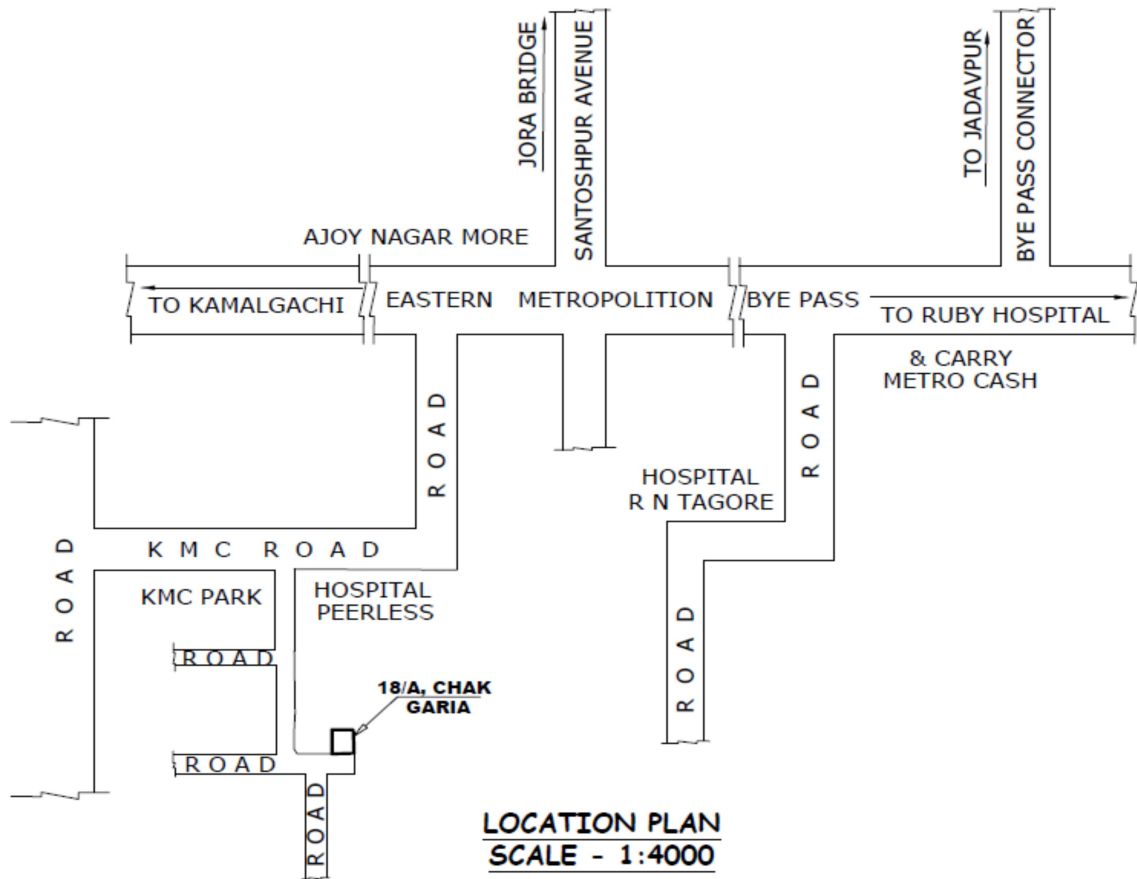

Ref. ....

Date .....

**LOCATION MAP : KEY PLAN WITH LATITUDE AND LONGITUDE OF THE PROJECT "18/A, CHAK GARIA"** at 18/A, Chak Garia , PO – Baghajatin Park, PS – Panchayasar, Kolkata – 700094, under Ward No. 109 of Borough – XII of KMC, WB, India:

Latitude: 22.483972936323678, Longitude: 88.40044278208468

M/s. DAS CONSTRUCTION  
*Balcel Das,*  
Proprietor